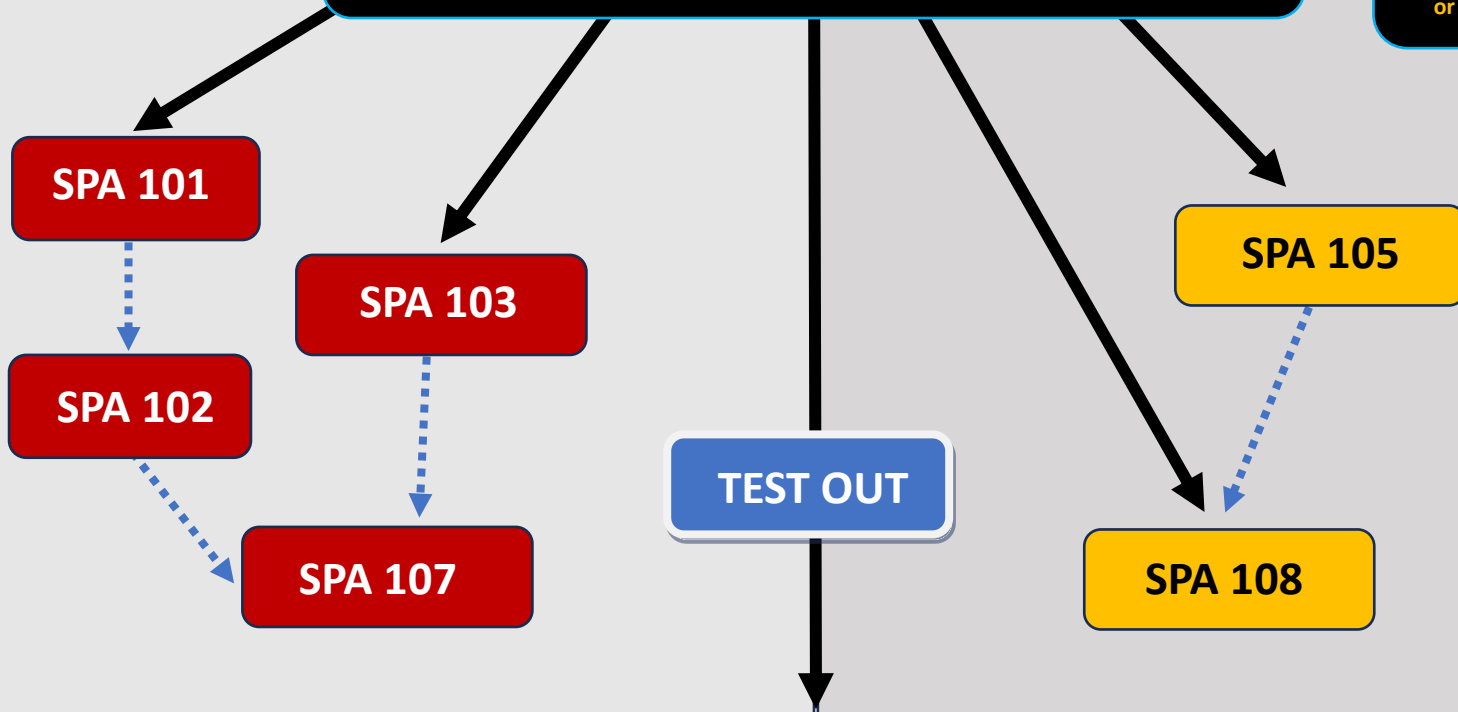

TAKE PLACEMENT TEST

5 on SPANISH AP
760+ on SPANISH SAT
7 on IB
A on A-Level
or other approved fulfillment

LANGUAGE
REQUIREMENT

Test out OR complete language requirement above to **STUDY ABROAD** in SPO programs – Argentina or Spain

SPANISH MINOR

- Five (5) qualifying courses including one advanced language course
- Plus a 1500-word capstone essay in Spanish.

See [MINOR webpage](#) for details.

One 200-level course
between SPA204-209

One “topics course” 200 -level
(above SPA209)

300 - level courses

SPANISH MAJOR

- Eight (8) qualifying courses including one advanced language course

Visit the [MAJOR webpage](#) for details on the four (4) track options and course requirements for each.